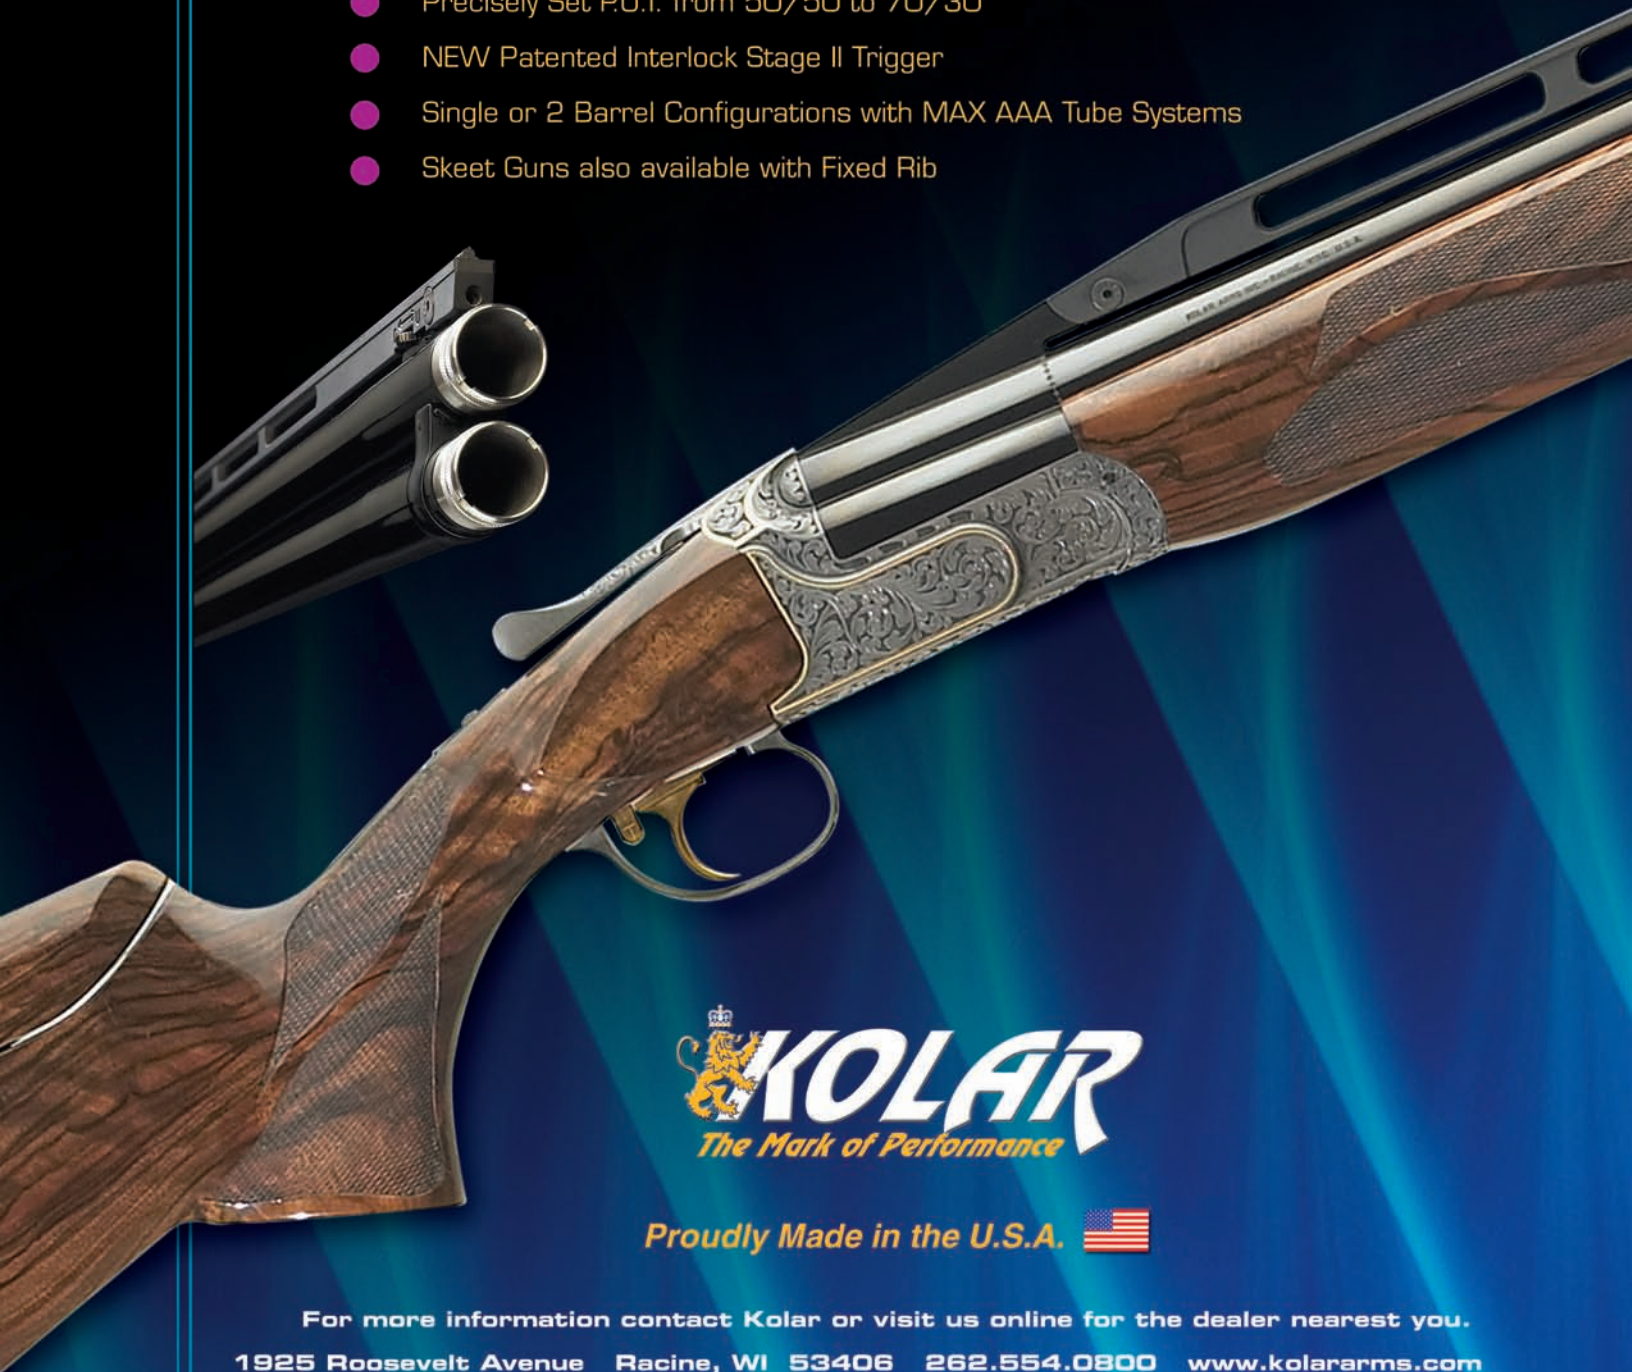

MAX SKEET

- Adjustable Ramp Taper Rib
- Raised Rib & Adjustable Stock Facilitate Heads-Up Shooting Position
- Precisely Set P.O.I. from 50/50 to 70/30
- NEW Patented Interlock Stage II Trigger
- Single or 2 Barrel Configurations with MAX AAA Tube Systems
- Skeet Guns also available with Fixed Rib